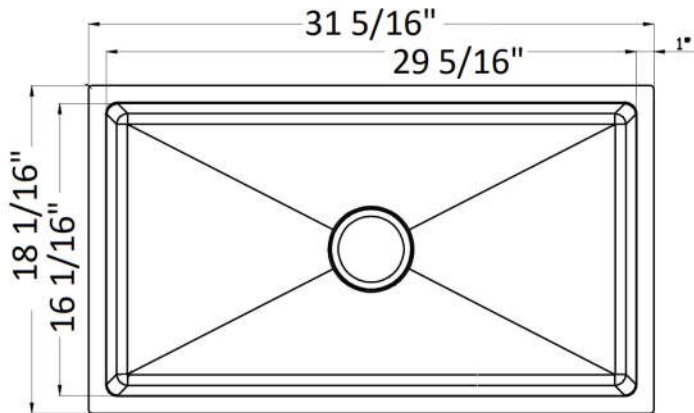

Evolution 9" Deep Small Radius Fabricated Sinks

EVO3018 Amor