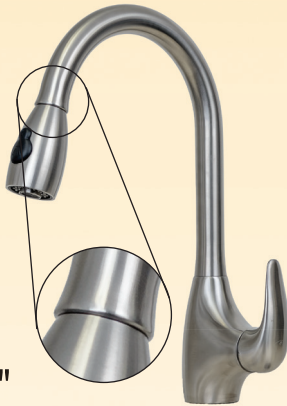

Rio

BD-822L-16 (Shown)

BD-822R-16

(Reverse Available)

Tipton BD-820-16

Horizon BS-800-16

This Model is 10" Deep

Lead Free Healthy Choice Faucet™

What Style Faucet Do You Prefer?

Infinity Faucet Collection Solid 304 Stainless Steel

- Forward Motion Only Handles
- New Advanced Swivel Hose
- No Peel Stainless Steel Heads
- Spring Retraction No Weights
- Ceramic Disc Cartridge
- No Finish to Wear Off
- Single Hole Installation
- Limited Lifetime Warranty