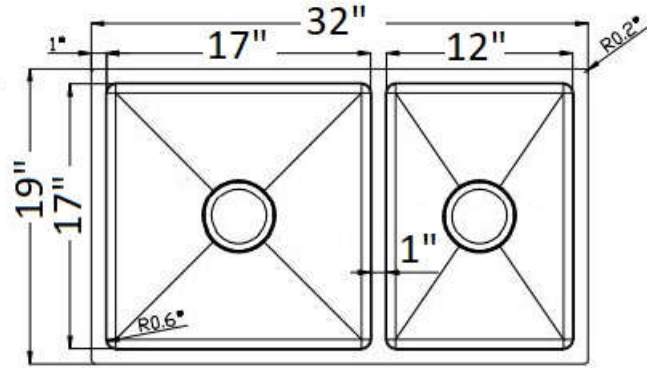

PerfectFlo Sinks

FSR7030PF

Slides over
Existing
Cabinet

Standard
Apron
Front

All PerfectFlo™ sinks are 10" Deep except
FSR2318PF-12 which is 12" Deep Laundry Sink Page 11