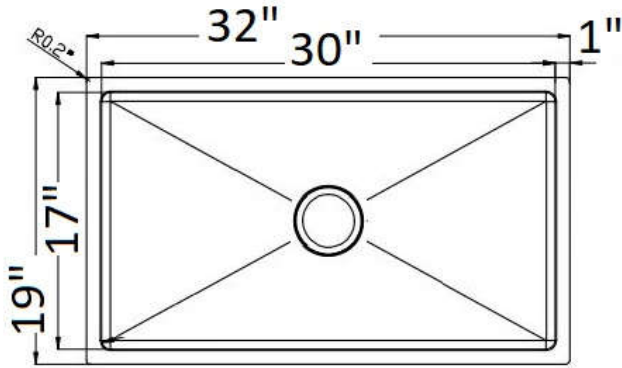

PerfectFlo Sinks

FSR3219PF