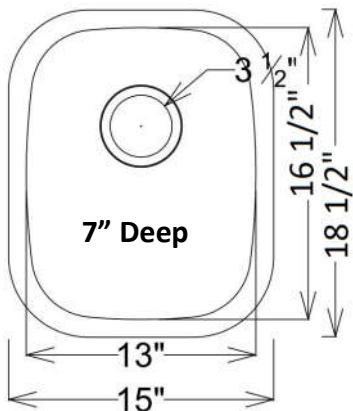

820GS

813GS

800G

594G

584G

380G

Single grid for
822, 820 or 813

Cove
BS584-18