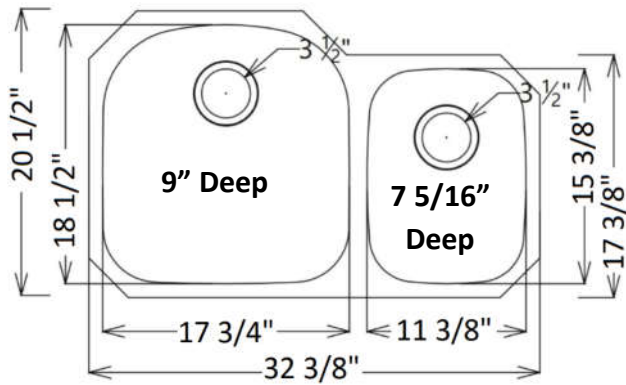

Infinity (16 ga) Series Sinks 304 Stainless Steel

**16 ga. Rio
BD822L Shown
BD822R Reverse**