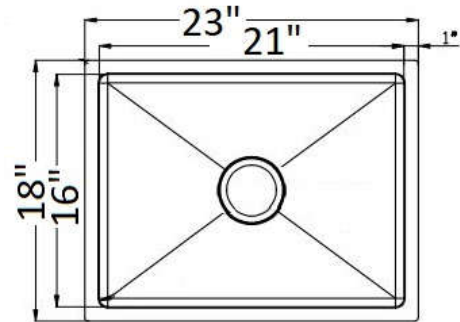

**Rio
BD-822-16
Reverse Available**

**SB-7020
Bradfield
HT 26 15/16"**

Evolution 9" Deep Small Radius Fabricated Sinks

EVO3018 Amor

EVO2318 Sirius

EVO5050 Carlyle

EVO6040 Crimson

Solid 304 Stainless Grids