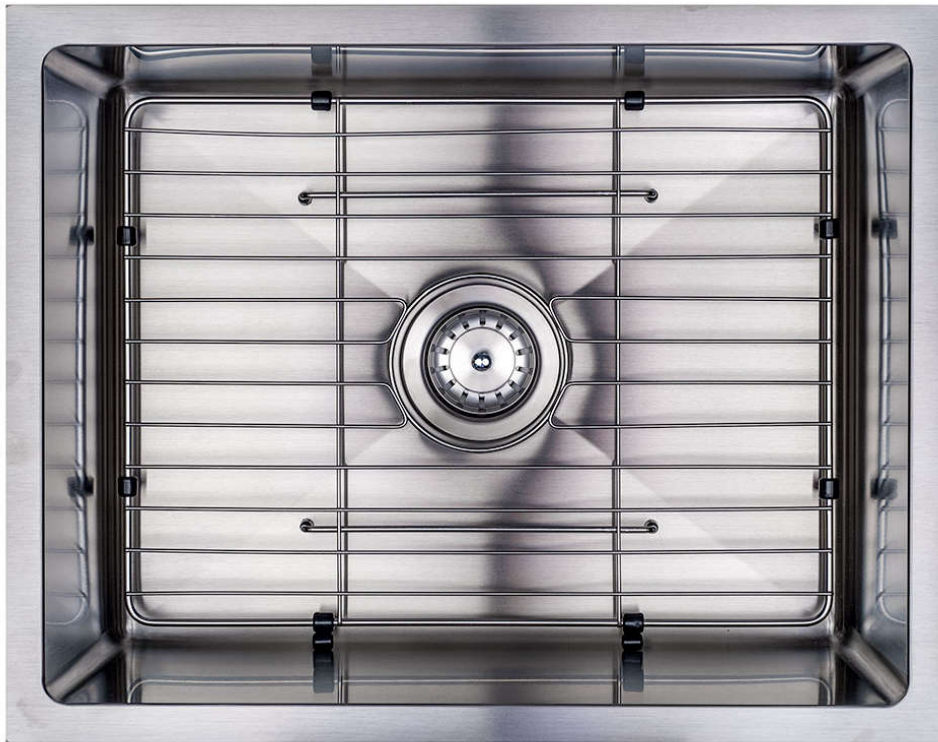

PerfecFlo™ Apron/Farmhouse Sinks

Cygnnet is Exclusive US Distributor of PerfecFlo™

FSR3321APF-10

Verona

Free Grid

- **Apron Sink for Existing Cabinets**
- Drainfast Technology
- Heavy/Quieter 16 ga. 41 lbs.
- Fits Most Existing Cabinets

- **Apron Sink for New Cabinets**
- Drainfast Technology
- Heavy/Quieter 16 ga. 43 lbs.

FSR3321APF-7

Genoa

Apron/Farmhouse Sinks Rated For Up To 2.5 HP Disposal

**Make it a Package with
any Infinity Faucet (see pg 11)
Choose from 9 Models**

PerfecFlo™ 12" Deep Laundry Sink

Cygnets Stainless is Exclusive US Distributor PerfecFlo™ Sinks

12" Deep Laundry Sink

- Heavy Quieter 16 ga. 23 lbs.
- With Drainfast Technology
- Rated for UP to 2.5 HP Disposal