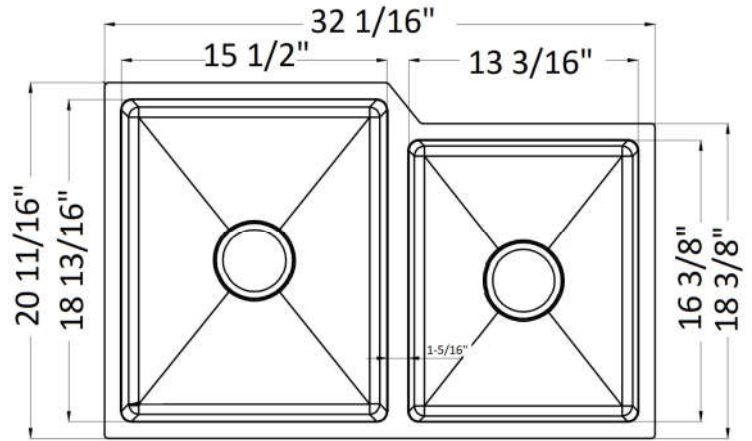

**Rio
BD-822-16
Reverse Available**

**SB-7020
Bradfield
HT 26 15/16"**

Evolution 9" Deep Small Radius Fabricated Sinks

EVO3018 Amor

EVO2318 Sirius

EVO5050 Carlyle

EVO6040 Crimson

Solid 304 Stainless Grids