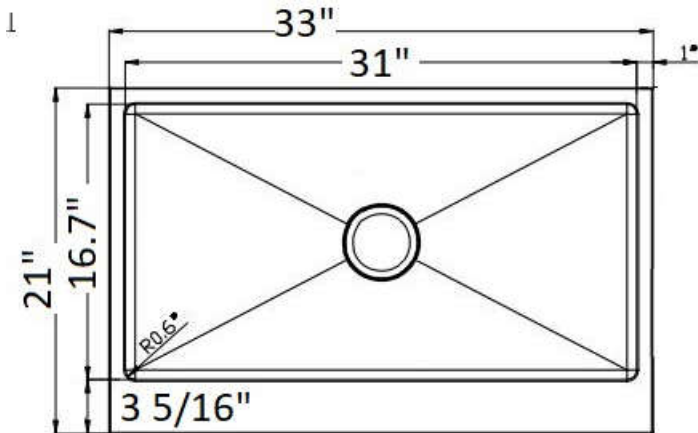

FSR3321-10 Standard Apron