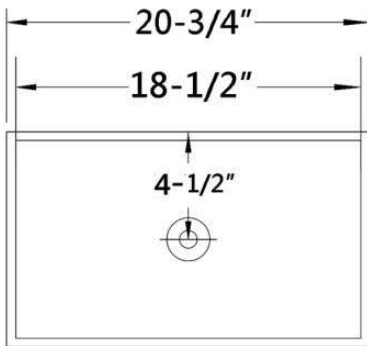

Ceramic Lav Bowls

386 Aurora

*White or
Bisque*

393 Bravado

*White or
Bisque*

394 Montello

*White or
Bisque*

www.anosales.com