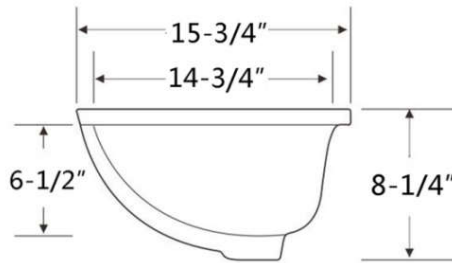

Ceramic Lav Bowls

386 Aurora

*White or
Bisque*

393 Bravado

*White or
Bisque*

394 Montello

*White or
Bisque*

www.anosales.com