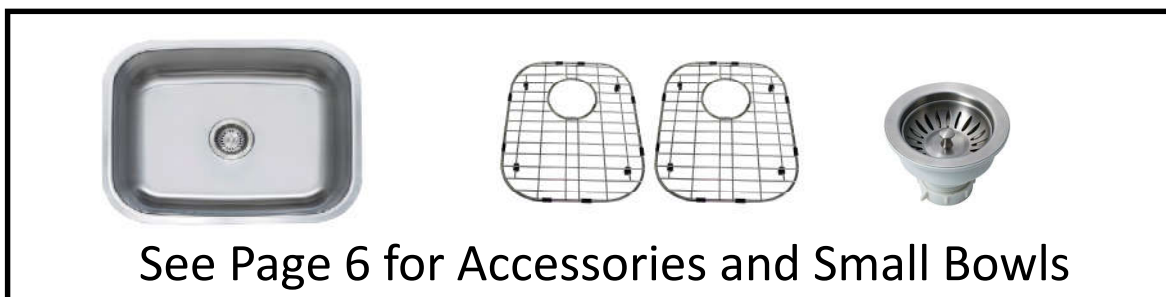

**Monarch
BD813L Shown
BD813R Reverse**

See Page 6 for Accessories and Small Bowls