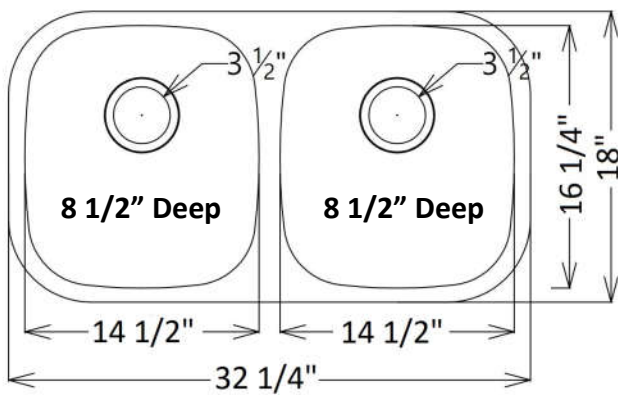

Decora (18 ga) Series Sinks 304 Stainless Steel

**Aspen
BD822L Shown
BD822R Reverse**

See Page 6 for Accessories and Small Bowls