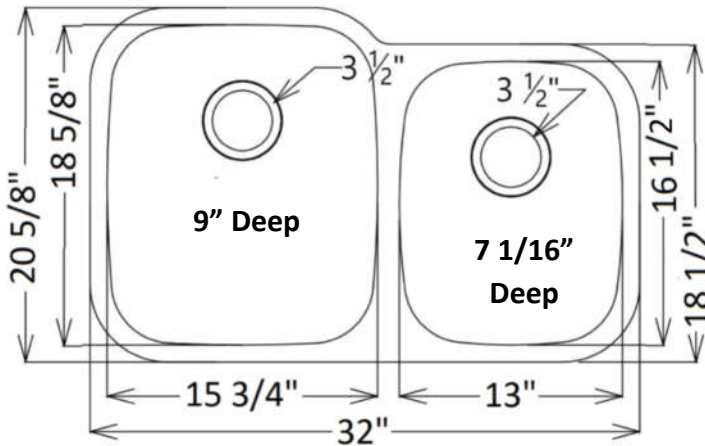

**16 ga. Allante
BD813L Shown
BD813R Reverse**