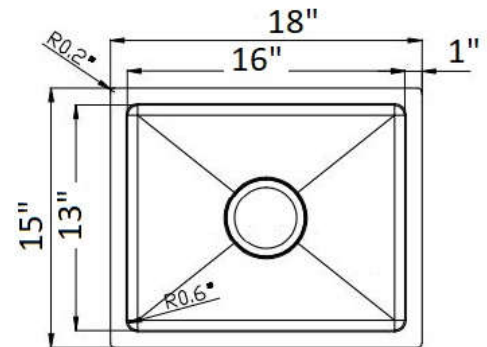

**Rio
BD-822-16
Reverse Available**

**SB-7020
Bradfield
HT 26 15/16"**

Evolution 9" Deep Small Radius Fabricated Sinks

EVO3018 Amor

EVO2318 Sirius

EVO5050 Carlyle

EVO6040 Crimson

Solid 304 Stainless Grids