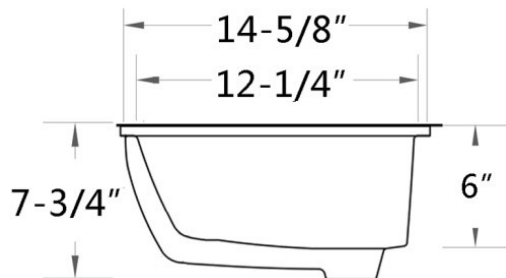

Ceramic Lav Bowls

386 Aurora

*White or
Bisque*

393 Bravado

*White or
Bisque*

394 Montello

*White or
Bisque*

www.anosales.com