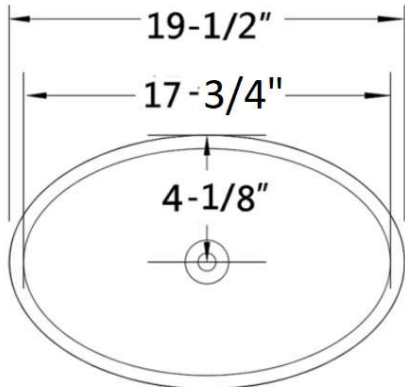

Ceramic Lav Bowls

386 Aurora

*White or
Bisque*

393 Bravado

*White or
Bisque*

394 Montello

*White or
Bisque*

www.anosales.com