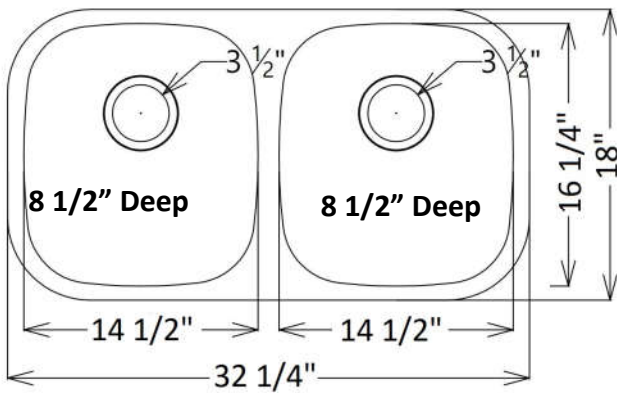

**16 ga. Tipton
BD820**