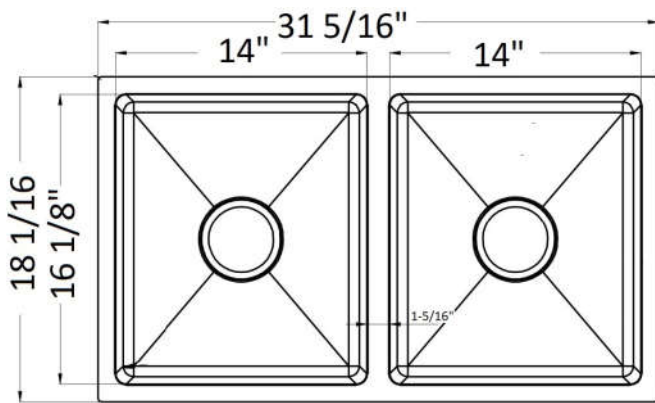

**Rio
BD-822-16
Reverse Available**

**SB-7020
Bradfield
HT 26 15/16"**

Evolution 9" Deep Small Radius Fabricated Sinks

EVO3018 Amor

EVO2318 Sirius

EVO5050 Carlyle

EVO6040 Crimson

Solid 304 Stainless Grids