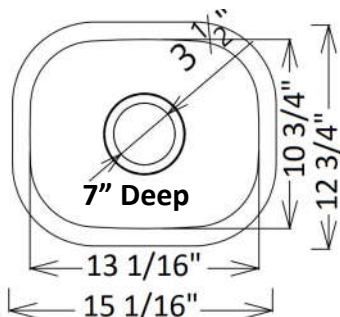

Decora (18 ga) Sinks

Grid Sets

822GS

820GS

813GS

800G

594G

584G

380G

Single grid for
822, 820 or 813

Rated for Up To 1.5 HP Disposal