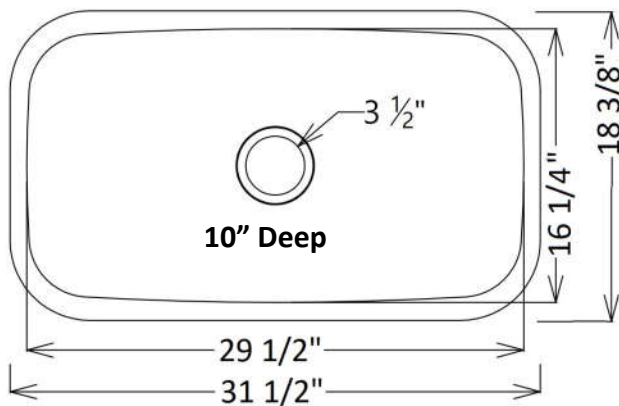

**BS800
16 ga. Horizon**