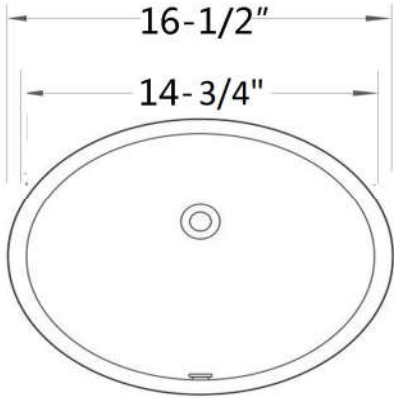

Ceramic Lav Bowls

386 Aurora