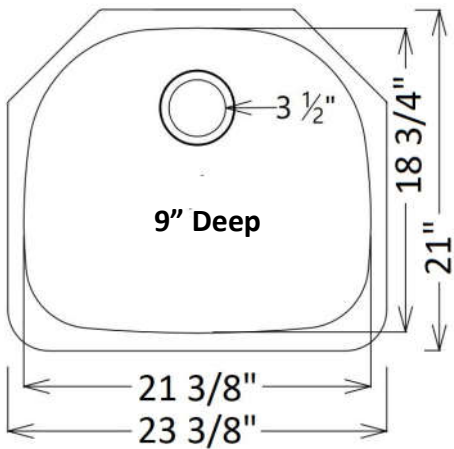

Decora (18 ga) Sinks

Grid Sets

822GS

820GS

813GS

800G

594G

584G

380G

Single grid for
822, 820 or 813