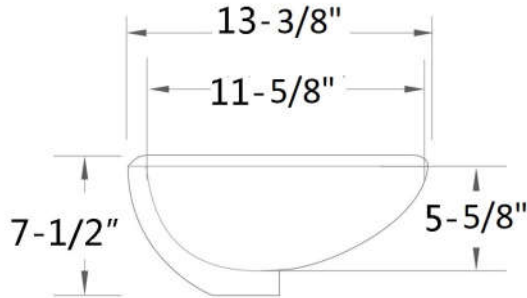

Ceramic Lav Bowls

386 Aurora