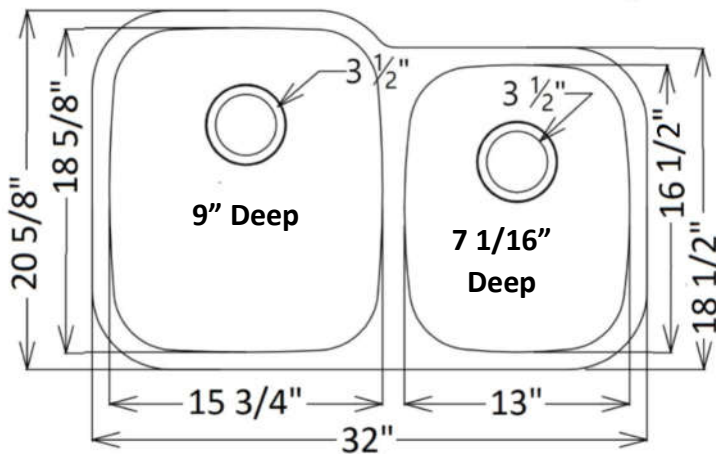

Opal
BS380-18

Drain Kit

Vail
BS324-18

Rated for Up To 1.5 HP Disposal

Decora (18 ga) Series Sinks 304 Stainless Steel

**Aspen
BD822L Shown
BD822R Reverse**

**Savanna
BD820**

**Monarch
BD813L Shown
BD813R Reverse**