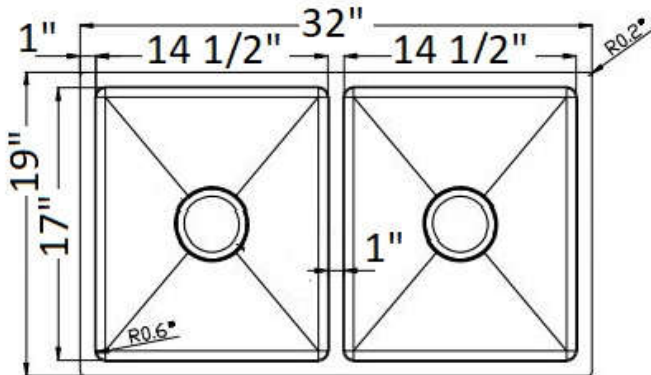

PerfectFlo Sinks

FSR5050PF

Slides over
Existing
Cabinet

Standard
Apron
Front

All PerfectFlo™ sinks are 10" Deep except
FSR2318PF-12 which is 12" Deep Laundry Sink Page 11