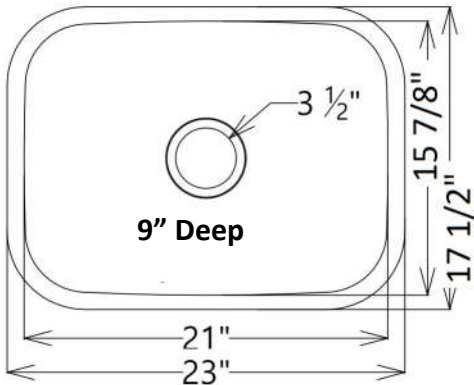

820GS

813GS

800G

594G

584G

380G

Single grid for
822, 820 or 813

Cove
BS584-18