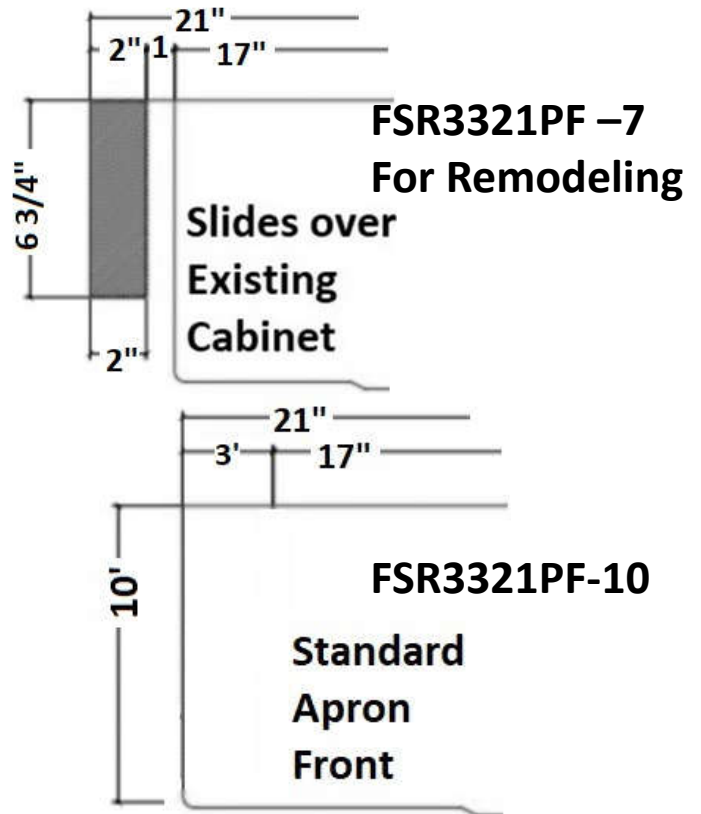

FSR3321PF-10

FSR3321PF-7 for Existing Cabinets

**FSR3321PF -7
For Remodeling**