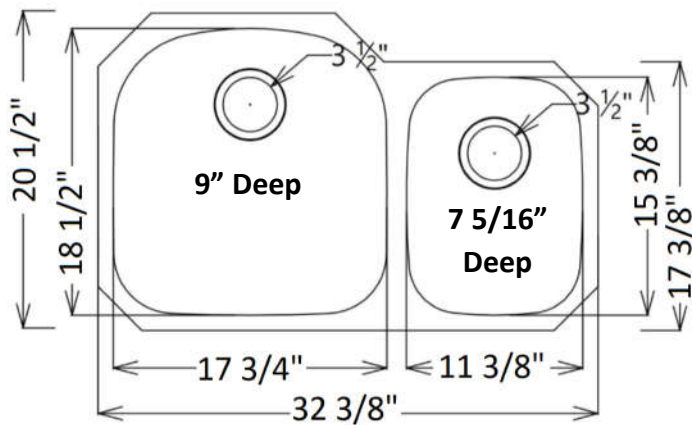

Opal
BS380-18

Drain Kit

Vail
BS324-18

Rated for Up To 1.5 HP Disposal

Decora (18 ga) Series Sinks 304 Stainless Steel

**Aspen
BD822L Shown
BD822R Reverse**

**Savanna
BD820**

**Monarch
BD813L Shown
BD813R Reverse**