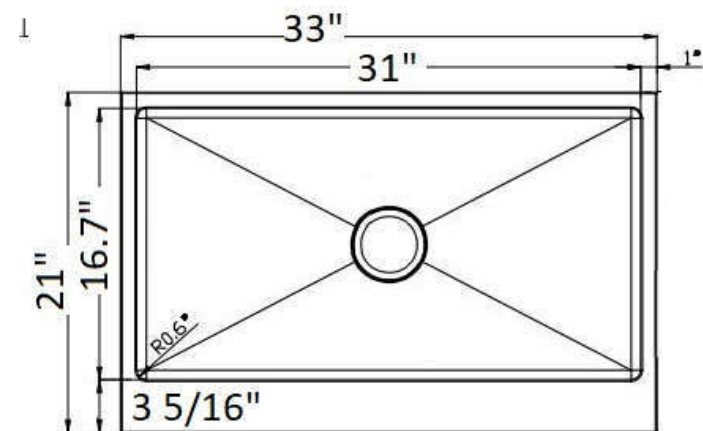

PerfecFlo Sinks

FSR3219PF

FSR7030PF

FSR5050PF

**Laundry Sink
FSR2318PF-12" Deep**

FSR3321-10 Standard Apron

FSR3321PF-7 for Existing Cabinets

All PerfecFlo™ sinks are 10" Deep except FSR2318PF-12 which is 12" Deep Laundry Sink Page 11