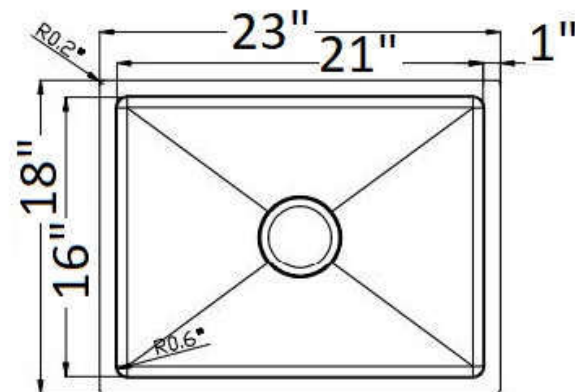

PerfecFlo Sinks

FSR3219PF

FSR7030PF

FSR5050PF

**Laundry Sink
FSR2318PF-12" Deep**

FSR3321-10 Standard Apron

FSR3321PF-7 for Existing Cabinets

All PerfecFlo™ sinks are 10" Deep except FSR2318PF-12 which is 12" Deep Laundry Sink Page 11