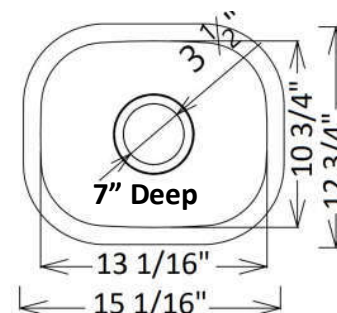

Vail
BS324-18