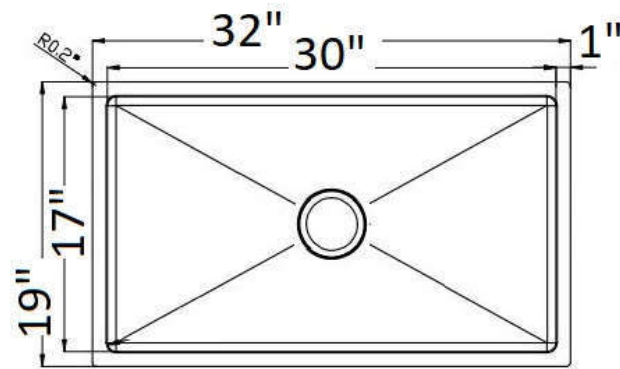

PerfecFlo Sinks

FSR3219PF