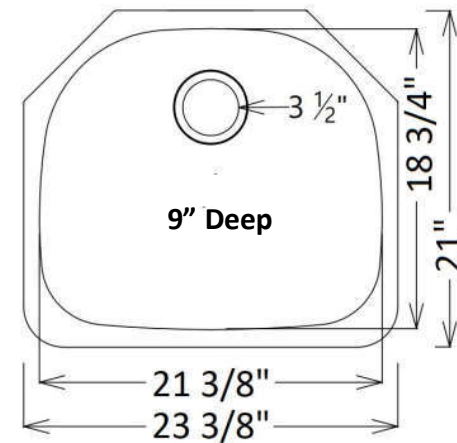

Decora (18 ga) Sinks