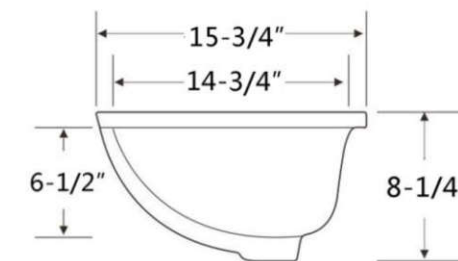

Customers will be contacted within hours Monday thru Friday

Parts will ship within 24 Hours

Ceramic Lav Bowls

386 Aurora

*White or
Bisque*

393 Bravado

*White or
Bisque*

394 Montello