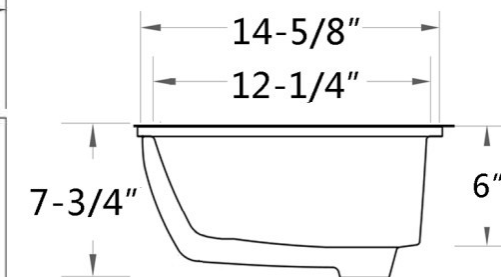

Customers will be contacted within hours Monday thru Friday

Parts will ship within 24 Hours

Ceramic Lav Bowls

386 Aurora

*White or
Bisque*

393 Bravado

*White or
Bisque*

394 Montello