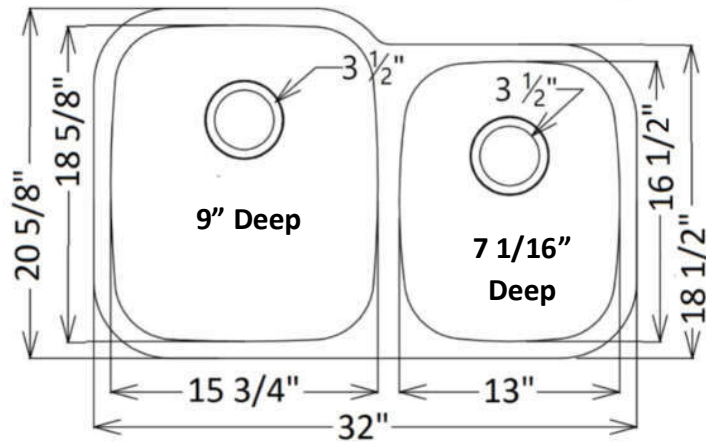

16 ga. **Allante**
BD813L Shown
BD813R Reverse