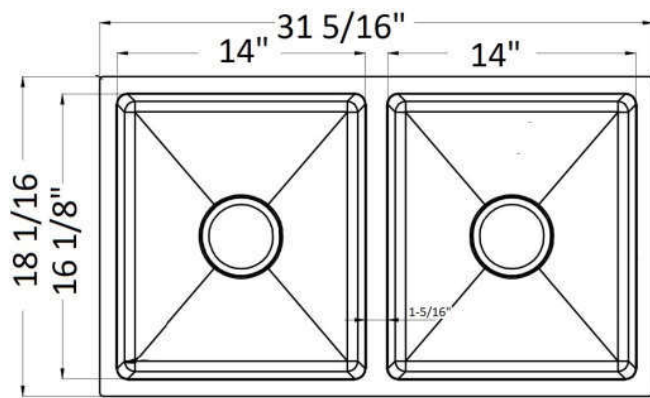

Allante
BD-813 -16
Reverse Available

Rio
BD-822-16
Reverse Available

SB-7020
Bradfield
HT 26 15/16"

Page 2

Evolution 9" Deep Small Radius Fabricated Sinks

EVO3018 Amor

EVO2318 Sirius

EVO5050 Carlyle