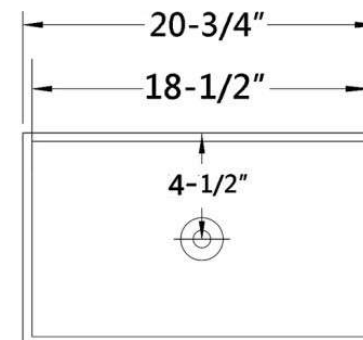

Customers will be contacted within hours Monday thru Friday

Parts will ship within 24 Hours

Ceramic Lav Bowls

386 Aurora

*White or
Bisque*

393 Bravado

*White or
Bisque*

394 Montello