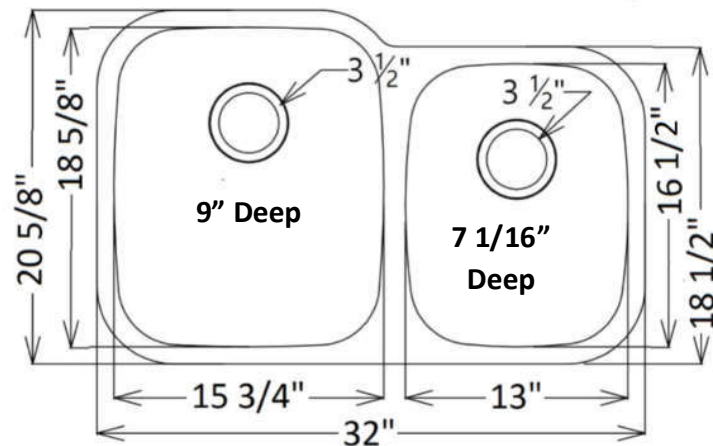

Decora (18 ga) Series Sinks 304 Stainless Steel

**Savanna
BD820**

See Page 6 for Accessories and Small Bowls

Features of Infinity Series Stainless Steel Sinks

- Infinity Series sinks are pressed/drawn from appliance grade **Certified 304 Stainless Steel** to better **Match Appliances**. Many sink companies use 301 stainless that has less chromium and less nickel. Those sinks are not as bright and turn dull quickly and stay that way.
- Infinity Series sinks are **Individually Pressed** making all four sides equal thickness, then welded. This process makes Cygnet sinks stronger, heavier and quieter
- Rated for up to **1.5 HP Garbage Disposals**
- The finishing process is **Fully Automated** for consistency.
- All Cygnet sinks have **Eco-Friendly Bottom Coating** and have an **Exclusive Bottom Thermal Pad**.
- **Sound Reduction Technology** utilized in the automotive industry. We do not use recycled tires like some companies that cause foul odors in the sink cabinet.
- **Cygnet Stainless stands behind all their products** with a Limited Lifetime Warranty on the finish.
- Infinity Series sinks are **Certified by an Independent Lab** to meet building codes in the United States and Canada.
- Unlike Cygnet Stainless Steel products many sinks are unbranded, not certified, or do not meet codes