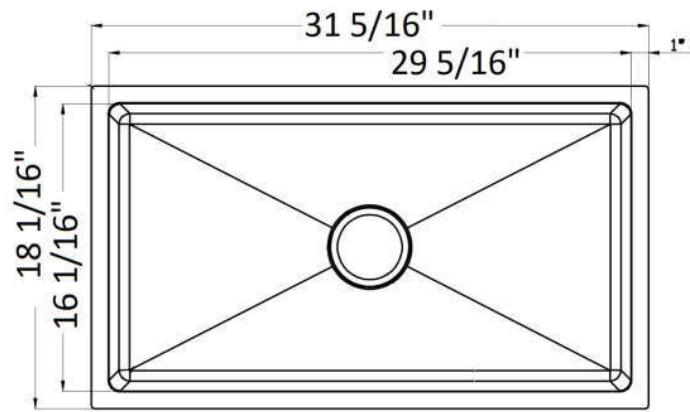

Allante
BD-813 -16
Reverse Available

Rio
BD-822-16
Reverse Available

SB-7020
Bradfield
HT 26 15/16"

Page 2

Evolution 9" Deep Small Radius Fabricated Sinks

EVO3018 Amor

EVO2318 Sirius

EVO5050 Carlyle