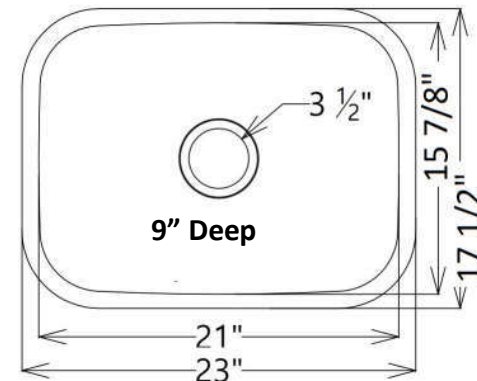

Infinity (16 ga) Series Sinks 304 Stainless Steel

Decora (18 ga) Sinks

Brook
BS594-18

1. **Grid Sets**
   822GS
   820GS
   813GS
   800G
   594G
   584G
   380G
   Single grid for
   822, 820 or 813

Rated for Up To 1.5 HP Disposal