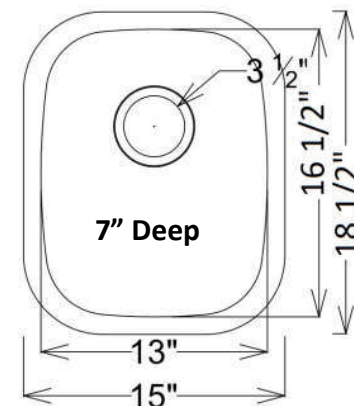

Infinity (16 ga) Series Sinks 304 Stainless Steel

Decora (18 ga) Sinks

Cove
BS584-18

1. **Grid Sets**
   822GS
   820GS
   813GS
   800G
   594G
   584G
   380G
   Single grid for
   822, 820 or 813

Rated for Up To 1.5 HP Disposal