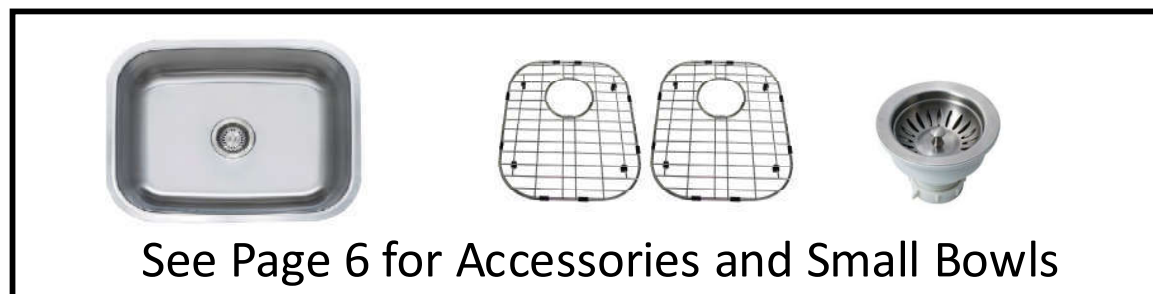

**Monarch
BD813L Shown
BD813R Reverse**

See Page 6 for Accessories and Small Bowls

Features of Infinity Series Stainless Steel Sinks

- Infinity Series sinks are pressed/drawn from appliance grade **Certified 304 Stainless Steel** to better **Match Appliances**. Many sink companies use 301 stainless that has less chromium and less nickel. Those sinks are not as bright and turn dull quickly and stay that way.
- Infinity Series sinks are **Individually Pressed** making all four sides equal thickness, then welded. This process makes Cygnet sinks stronger, heavier and quieter
- Rated for up to **1.5 HP Garbage Disposals**
- The finishing process is **Fully Automated** for consistency.
- All Cygnet sinks have **Eco-Friendly Bottom Coating** and have an **Exclusive Bottom Thermal Pad**.
- **Sound Reduction Technology** utilized in the automotive industry. We do not use recycled tires like some companies that cause foul odors in the sink cabinet.
- **Cygnet Stainless stands behind all their products** with a Limited Lifetime Warranty on the finish.
- Infinity Series sinks are **Certified by an Independent Lab** to meet building codes in the United States and Canada.
- Unlike Cygnet Stainless Steel products many sinks are unbranded, not certified, or do not meet codes