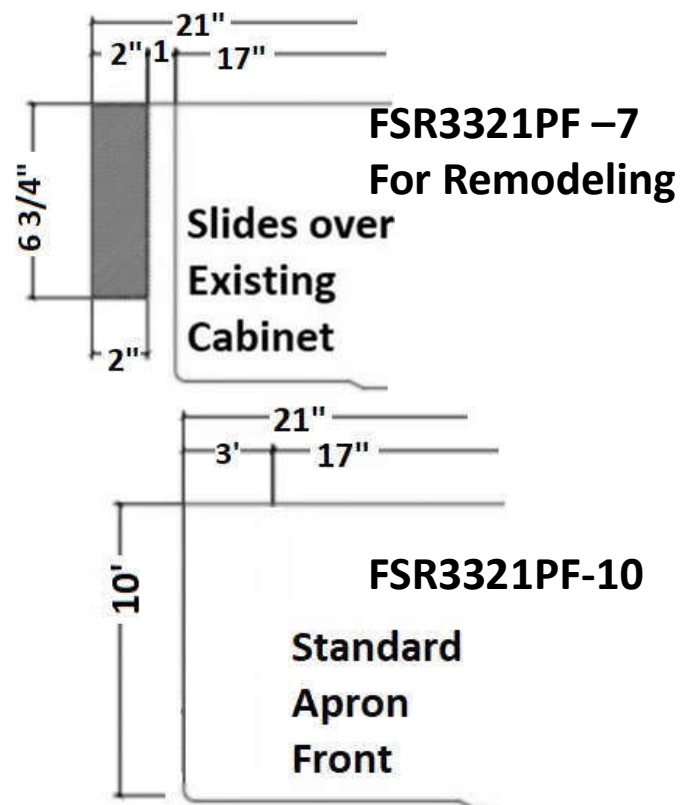

PerfecFlo Sinks

FSR3219PF

FSR7030PF

FSR5050PF

**Laundry Sink
FSR2318PF-12" Deep**

FSR3321-10 Standard Apron

FSR3321PF-7 for Existing Cabinets

All PerfecFlo™ sinks are 10" Deep except FSR2318PF-12 which is 12" Deep Laundry Sink Page 11