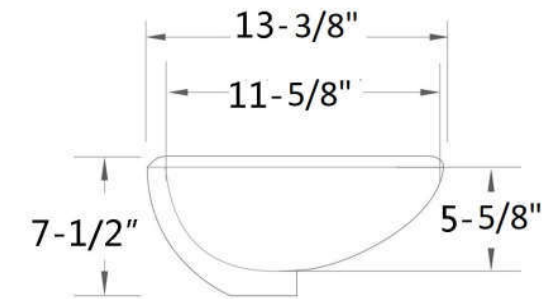

Customers will be contacted within hours Monday thru Friday

Parts will ship within 24 Hours

Ceramic Lav Bowls

386 Aurora

*White or
Bisque*

393 Bravado

*White or
Bisque*

394 Montello