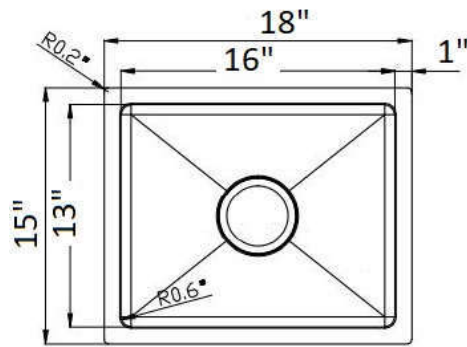

Solid 304 Stainless Grids

EVO1815 Omni

www.anosales.com