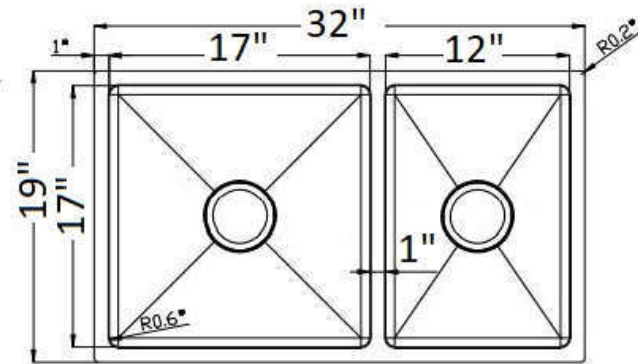

PerfecFlo Sinks

FSR7030PF

All PerfecFlo™ sinks are 10" Deep except FSR2318PF-12 which is 12" Deep Laundry Sink Page 11

PerfecFlo™ Sinks w/Drainfast Technology

MUST SEE VIDEO
anosales.com/perfect-video/

Apron is 6 3/4" deep
Sink is 10" Deep
For Remodeling
Fits most Existing Cabinets

**Free Grids with all
PerfecFlo™ Sinks**

**12" Deep
Laundry Sink**

Drain Kit Not Included

•Rated For Up To 2.5 HP Garbage Disposal•