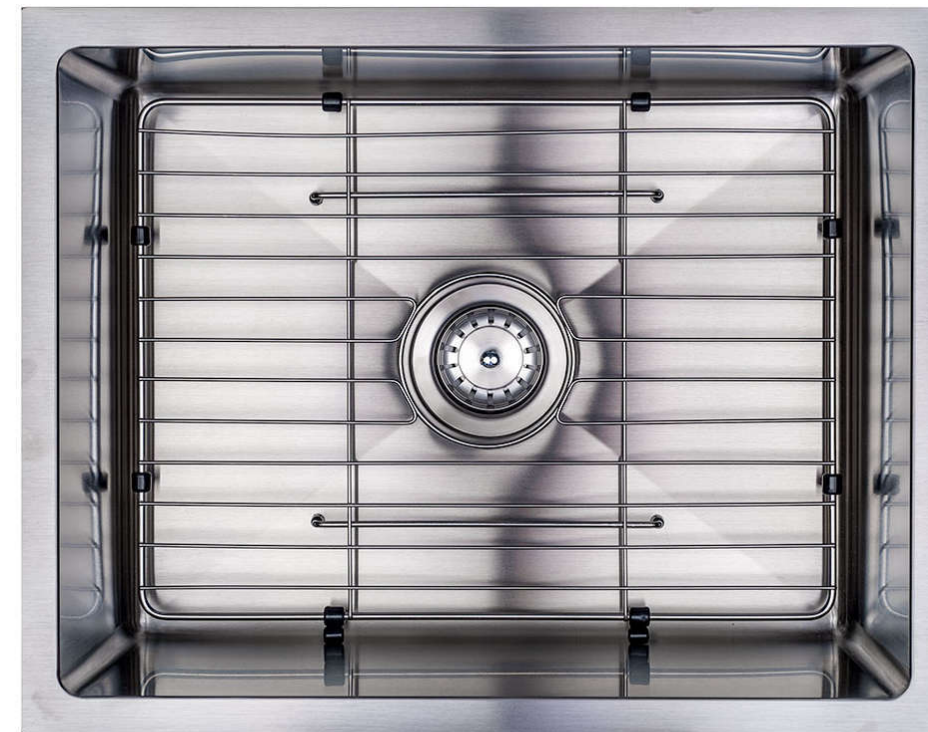

PerfecFlo™ Apron/Farmhouse Sinks

Cygnnet is Exclusive US Distributor of PerfecFlo™

FSR3321APF-10
Verona

- Apron Sink for New Cabinets
- Drainfast Technology
- Heavy/Quieter 16 ga. 43 lbs.

Free Grid

- Apron Sink for Existing Cabinets
- Drainfast Technology
- Heavy/Quieter 16 ga. 41 lbs.
- Fits Most Existing Cabinets

FSR3321APF-7
Genoa

Apron/Farmhouse Sinks Rated For Up To 2.5 HP Disposal

**Make it a Package with
any Infinity Faucet (see pg 11)
Choose from 9 Models**

PerfecFlo™ 12" Deep Laundry Sink

Cygnnet Stainless is Exclusive US Distributor PerfecFlo™ Sinks

 **12" Deep Laundry Sink**

- Heavy Quieter 16 ga. 23 lbs.
- With Drainfast Technology
- Rated for UP to 2.5 HP Disposal

FSR2318PF-12
Carrara

Free Grid
w/ Laundry Sink

**Make it a Package with
any Infinity Faucet (see pg 11)
Choose from 9 Models**