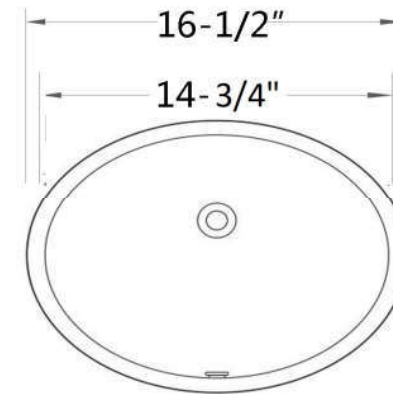

Customers will be contacted within hours Monday thru Friday

Parts will ship within 24 Hours

Ceramic Lav Bowls

386 Aurora

*White or
Bisque*

393 Bravado

*White or
Bisque*

394 Montello