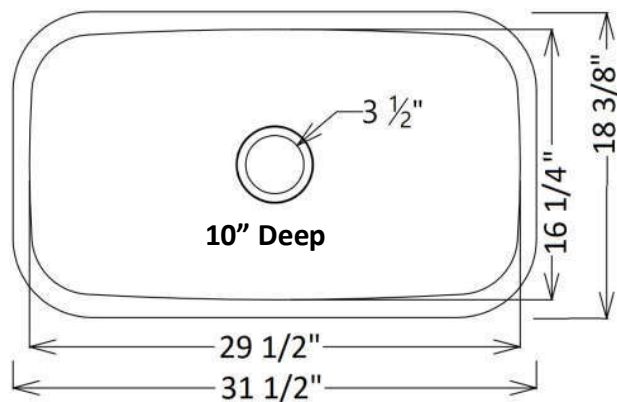

BS800
16 ga. **Horizon**