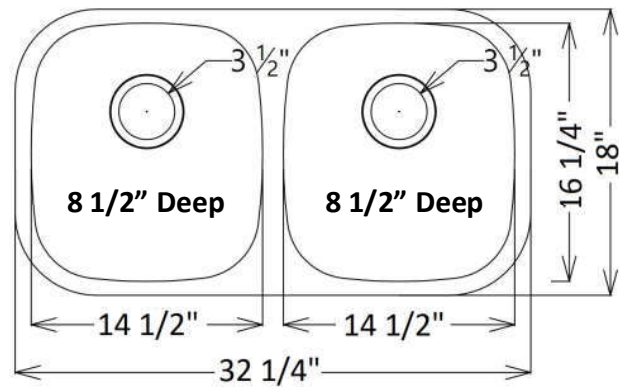

Decora (18 ga) Series Sinks 304 Stainless Steel

**Aspen
BD822L Shown
BD822R Reverse**

See Page 6 for Accessories and Small Bowls

Features of Infinity Series Stainless Steel Sinks

- Infinity Series sinks are pressed/drawn from appliance grade **Certified 304 Stainless Steel** to better **Match Appliances**. Many sink companies use 301 stainless that has less chromium and less nickel. Those sinks are not as bright and turn dull quickly and stay that way.
- Infinity Series sinks are **Individually Pressed** making all four sides equal thickness, then welded. This process makes Cygnet sinks stronger, heavier and quieter
- Rated for up to **1.5 HP Garbage Disposals**
- The finishing process is **Fully Automated** for consistency.
- All Cygnet sinks have **Eco-Friendly Bottom Coating** and have an **Exclusive Bottom Thermal Pad**.
- **Sound Reduction Technology** utilized in the automotive industry. We do not use recycled tires like some companies that cause foul odors in the sink cabinet.
- **Cygnet Stainless stands behind all their products** with a Limited Lifetime Warranty on the finish.
- Infinity Series sinks are **Certified by an Independent Lab** to meet building codes in the United States and Canada.
- Unlike Cygnet Stainless Steel products many sinks are unbranded, not certified, or do not meet codes