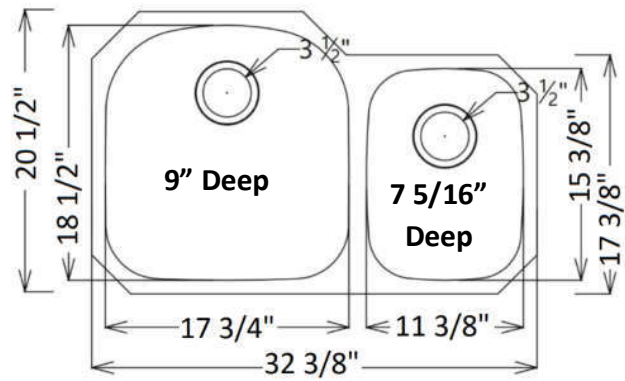

Infinity (16 ga) Series Sinks 304 Stainless Steel

16 ga. **Rio**
BD822L Shown
BD822R Reverse