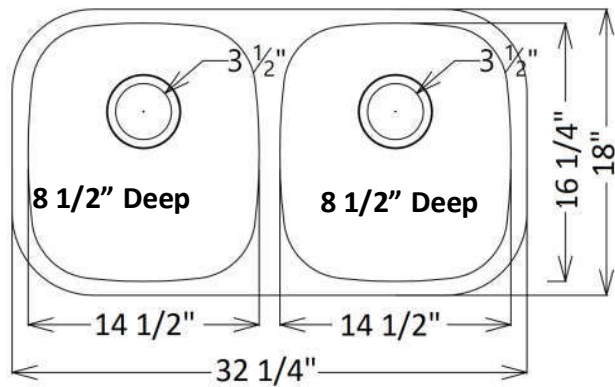

16 ga. **Tipton**
BD820