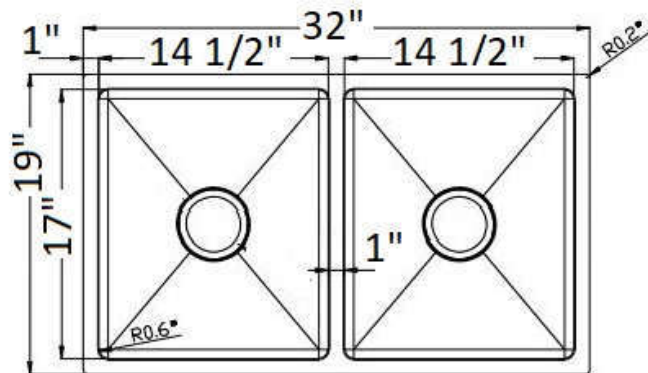

PerfecFlo Sinks

FSR5050PF

All PerfecFlo™ sinks are 10" Deep except FSR2318PF-12 which is 12" Deep Laundry Sink Page 11

PerfecFlo™ Sinks w/Drainfast Technology

MUST SEE VIDEO
anosales.com/perfect-video/

Apron is 6 3/4" deep
Sink is 10" Deep
For Remodeling
Fits most Existing Cabinets

**Free Grids with all
PerfecFlo™ Sinks**

**12" Deep
Laundry Sink**

Drain Kit Not Included

•Rated For Up To 2.5 HP Garbage Disposal•