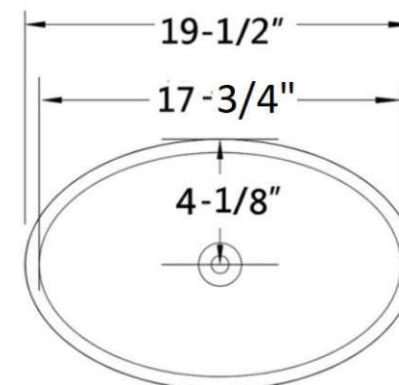

Customers will be contacted within hours Monday thru Friday

Parts will ship within 24 Hours

Ceramic Lav Bowls

386 Aurora

*White or
Bisque*

393 Bravado

*White or
Bisque*

394 Montello