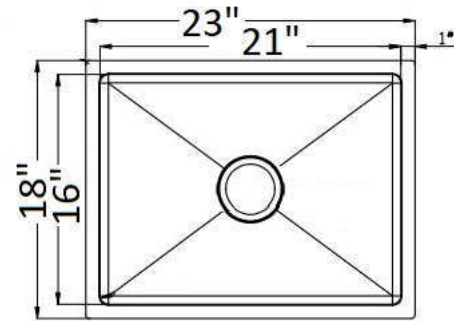

Allante
BD-813 -16
Reverse Available

Rio
BD-822-16
Reverse Available

SB-7020
Bradfield
HT 26 15/16"

Page 2

Evolution 9" Deep Small Radius Fabricated Sinks

EVO3018 Amor

EVO2318 Sirius

EVO5050 Carlyle