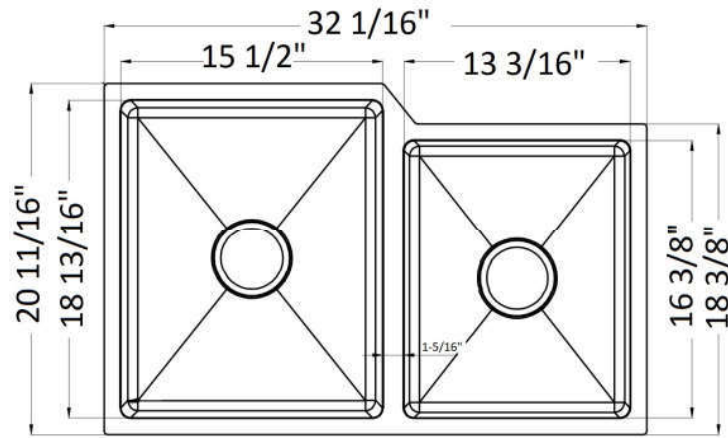

Allante
BD-813 -16
Reverse Available

Rio
BD-822-16
Reverse Available

SB-7020
Bradfield
HT 26 15/16"

Page 2

Evolution 9" Deep Small Radius Fabricated Sinks

EVO3018 Amor

EVO2318 Sirius

EVO5050 Carlyle