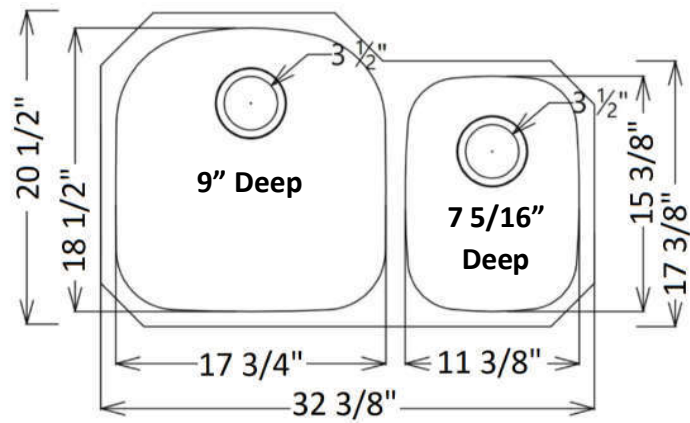

Brook
BS594-18

Cove
BS584-18

Opal
BS380-18

Vail
BS324-18

- Grid Sets**
 822GS
 820GS
 813GS
 800G
 594G
 584G
 380G
 Single grid for
 822, 820 or 813

Drain Kit

Rated for Up To 1.5 HP Disposal

Decora (18 ga) Series Sinks 304 Stainless Steel