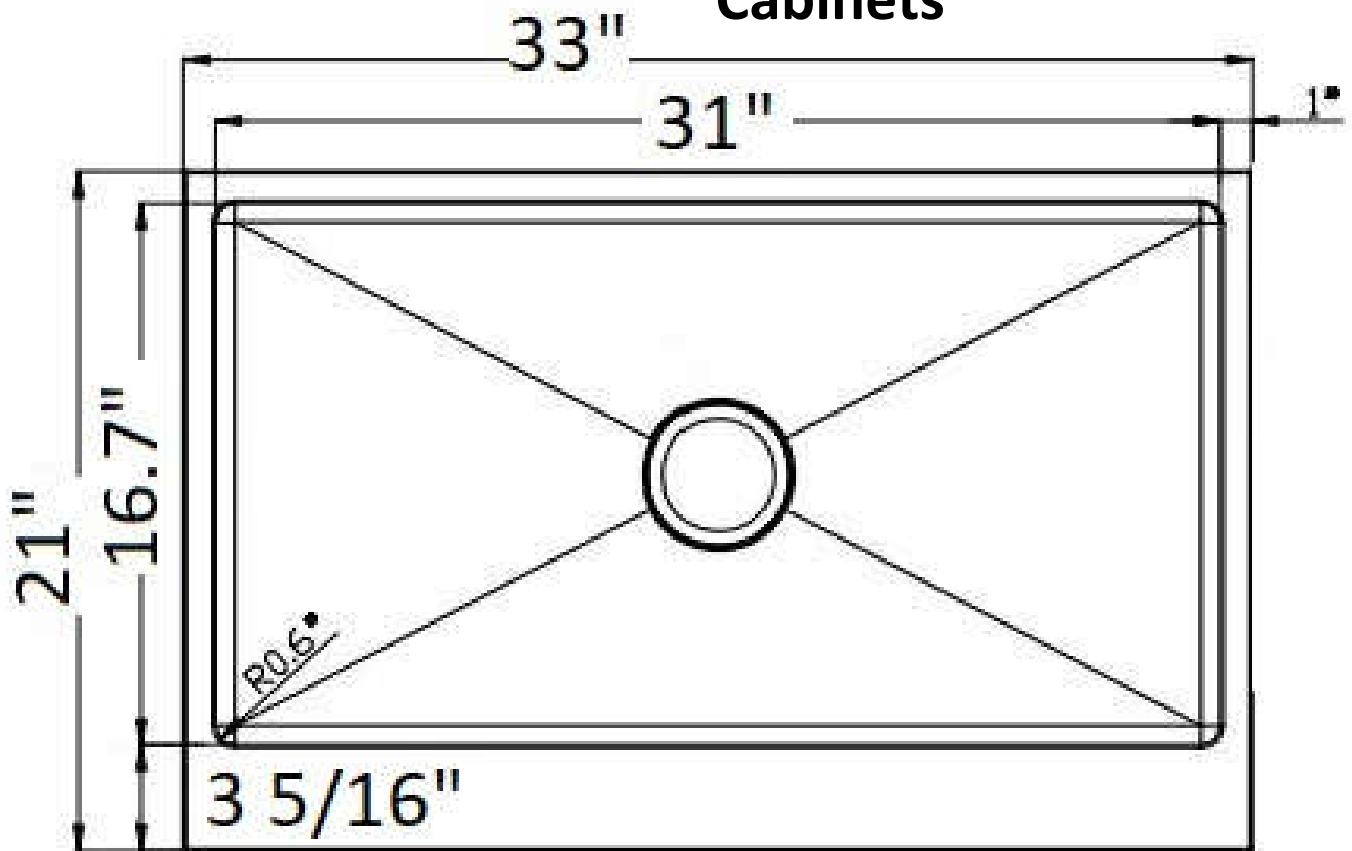

Plan View Both FSR3321APF-10 and FSR3321APR-7