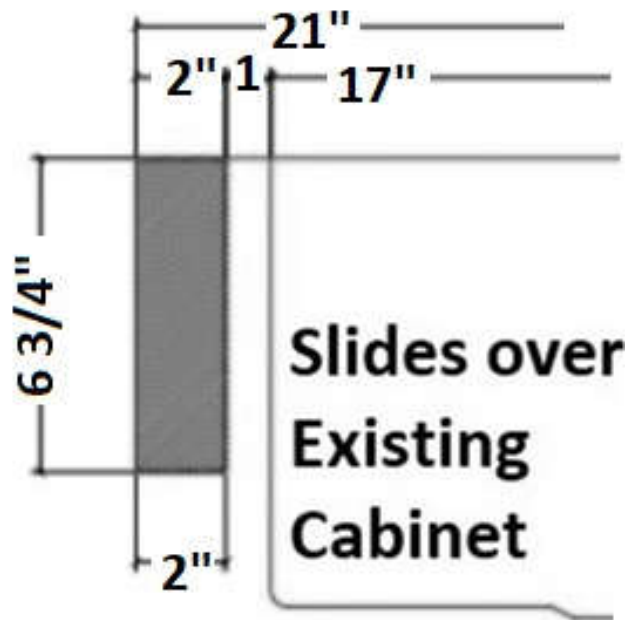

FSR3321APF-7
For Existing and New Cabinets