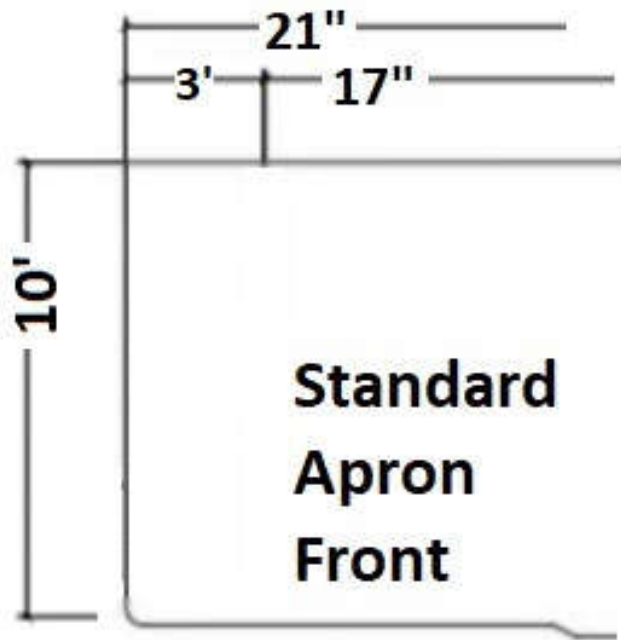

www.anosales.com

10" Deep PerfecFlo™ Sink

FSR3321APF-7
Genoa
6 3/4" Apron

No Special Carpentry Required
Fits Most New and Existing Cabinets

Door Tops Align

10" Deep PerfecFlo™ Sink

FSR3321APF-10
Verona
10" Apron

Special Cabinet and
Custom Carpentry Required

Lower
Handle

Doors Do Not Align

APF3321APF-10
Standard Apron

FSR3321APF-7
For Existing and New Cabinets

Plan View Both FSR3321APF-10 and FSR3321APR-7